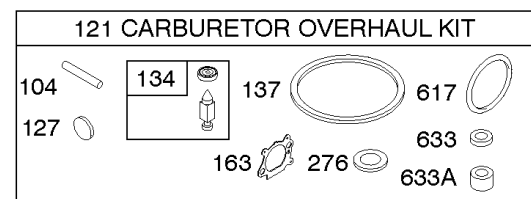

Carburetor

REF NO	PART NO	QTY	DESCRIPTION
97	696565		SHAFT, Throttle -(Plastic)
104	797622		PIN, Float Hinge
108	796993		VALVE, Choke
109A	498593		SHAFT, Choke
117	798661		JET, Main -(Standard)
117A	797574		JET, Main -(Standard)
117B	798660		JET, Main -(Standard)
118	798660		JET, Main -(High Altitude)
118A	797575		JET, Main -(High Altitude)
118B	799606		JET, Main -(High Altitude)
121	498260		KIT, Carburetor Overhaul
125	799872		CARBURETOR -(Primer)
127	694468		PLUG, Welch -(Bowl Vent)
130	696564		VALVE, Throttle
133	398187		FLOAT, Carburetor
134	398188		KIT, Needle/Seat
137	693981		GASKET, Float Bowl -(1/16)
137	796610		GASKET, Float Bowl
163	795629		GASKET, Air Cleaner -(Air Cleaner)
276	271716		WASHER, Sealing
617	270344S		SEAL, O-Ring -(Intake Manifold)
633	691321		SEAL, Choke/Throttle Shaft -(Throttle Shaft)
633A	693867		SEAL, Choke/Throttle Shaft
692	590931		SPRING, Detent
975	796611		BOWL, Float