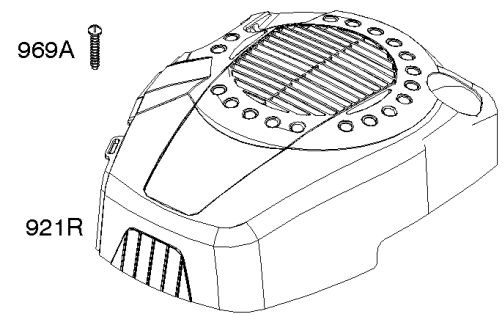

Blower Housing/Shrouds

REF NO	PART NO	QTY	DESCRIPTION
563	691138		SCREW -(Debris Screen Guard)
564	690664		SCREW -(Control Cover)
564B	698589		SCREW -(Control Cover)
604	691757		COVER, Control
604B	790703		COVER, Control
604D	793770		COVER, Control
703	696309		CLIP
921C	695889		HOUSING, Blower
921Z	592290		HOUSING, Blower
921E	696262		HOUSING, Blower
921L	791026		HOUSING, Blower
921M	792652		HOUSING, Blower
921P	792687		HOUSING, Blower
921R	793771		HOUSING, Blower
921U	794355		HOUSING, Blower
921G	795064		HOUSING, Blower
930	691919		GUARD, Rewind
949	696306		GUARD, Debris Screen
969	690700		SCREW -(Blower Housing)
969A	691138		SCREW -(Blower Housing)
997	696310		SHIELD, Debris