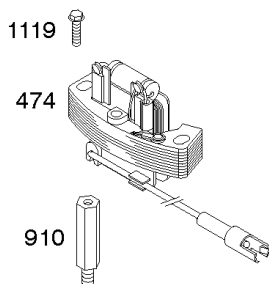

Air Vane, Blower Housing, Electric Starter, Flywheel, Ignition & Armature, Rewind Starter

Mfg. No: 122M02-6377-F4

697

742

853

55

65
592

58

689

597

55A

65
592

58

689

597

635

851

334

362

851A

363

60C

37

78

304

305

925

23

332

455

910

1388

1005

23B

1005