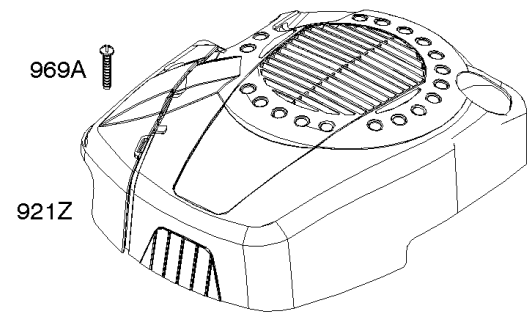

Blower Housing/Shrouds

REF NO	PART NO	QTY	DESCRIPTION
563	691138		SCREW -(Debris Screen Guard)
564	690664		SCREW -(Control Cover)
564B	698589		SCREW -(Control Cover)
604	691757		COVER, Control
604B	790703		COVER, Control
604D	793770		COVER, Control
703	696309		CLIP
921C	695889		HOUSING, Blower
921Z	592290		HOUSING, Blower
921E	696262		HOUSING, Blower
921L	791026		HOUSING, Blower
921M	792652		HOUSING, Blower
921P	792687		HOUSING, Blower
921R	793771		HOUSING, Blower
921U	794355		HOUSING, Blower
921G	795064		HOUSING, Blower
930	691919		GUARD, Rewind
949	696306		GUARD, Debris Screen
969	690700		SCREW -(Blower Housing)
969A	691138		SCREW -(Blower Housing)
997	696310		SHIELD, Debris