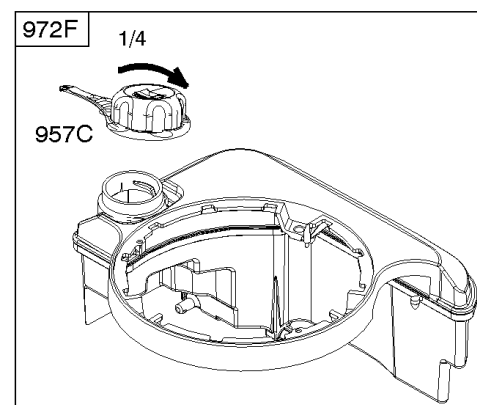

Flywheel Brake, Fuel Supply

REF NO	PART NO	QTY	DESCRIPTION
187	791766		LINE, Fuel -(Cut To Required Length)
187A	791873		LINE, Fuel -(Molded)
187B	791891		LINE, Fuel -(Includes Filter)
187D	795090		LINE, Fuel -(Molded)
190	690940		SCREW -(Fuel Tank)
240	298090S		FILTER, Fuel
601	791850		CLAMP, Hose
601A	691038		CLAMP, Hose
670	692294		SPACER, Fuel Tank
957A	692046		CAP, Fuel Tank -(Standard Threaded- Black)
957D	796577		CAP, Fuel Tank -(Thread - CIC - Tethered - Black)
957C	799585		CAP, Fuel Tank -(1/4 Turn Cap - Tethered- Black)
958	698183		VALVE, Fuel Shut Off
972B	699374		TANK, Fuel
972F	590490		TANK, Fuel
972E	796578		TANK, Fuel
1059	692311		KIT, Screw/Washer