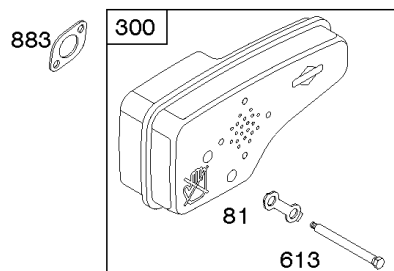

Air Cleaner, Exhaust System

REF NO	PART NO	QTY	DESCRIPTION
11B	691923		TUBE, Breather
81	691740		LOCK, Muffler Screw
163	795629		GASKET, Air Cleaner -(Air Cleaner)
291	593208		THERMOSTAT
300	593819		MUFFLER -Used After Code Date 13122200
300	692038		MUFFLER -Used Before Code Date 13122300
425A	690670		SCREW -(Air Cleaner Cover)
443A	692523		SCREW -(Air Cleaner Primer Base)
445A	491588S		FILTER, A/C Cartridge
467	790842		KNOB, Air Cleaner Cover
534A	798294		SCREW -(Air Cleaner)
535	493537S		FILTER, Air Cleaner Foam
535A	797301		FILTER, Air Cleaner Foam
613	691340		SCREW -(Muffler) (1/4-20 x 2.75 Inches Total Length, 2.25 Inch Shoulder Length)
613	790833		SCREW -(Muffler) (1/4-20 x 2.75 Inches Total Length, 2.08 Inch Shoulder Length)
676	396548		DEFLECTOR, Muffler
676A	393756		DEFLECTOR, Muffler -(Side Outlet)
676B	397931		DEFLECTOR, Muffler
676E	393760		DEFLECTOR, Muffler
676C	493871		DEFLECTOR, Muffler
676F	590745		DEFLECTOR, Muffler
677	690661		SCREW -(Muffler Deflector) (Thread Forming)
677A	593440		SCREW -(Muffler Deflector) (Self-Drilling & Tapping)
725	590459		SHIELD, Heat
725A	590460		SHIELD, Heat
832	593875		GUARD, Muffler
832E	793568		MUFFLER
836	690664		SCREW -(Muffler Guard)
836C	790745		SCREW -(Muffler Guard)
883	691881		GASKET, Exhaust
966A	593942		BASE, Air Cleaner -(Primer) -Used After Code Date 14012600
968B	692298		COVER, Air Cleaner
976	694395		PRIMER, Carburetor
994	398067		ARRESTOR, Spark
994B	792245		ARRESTOR, Spark