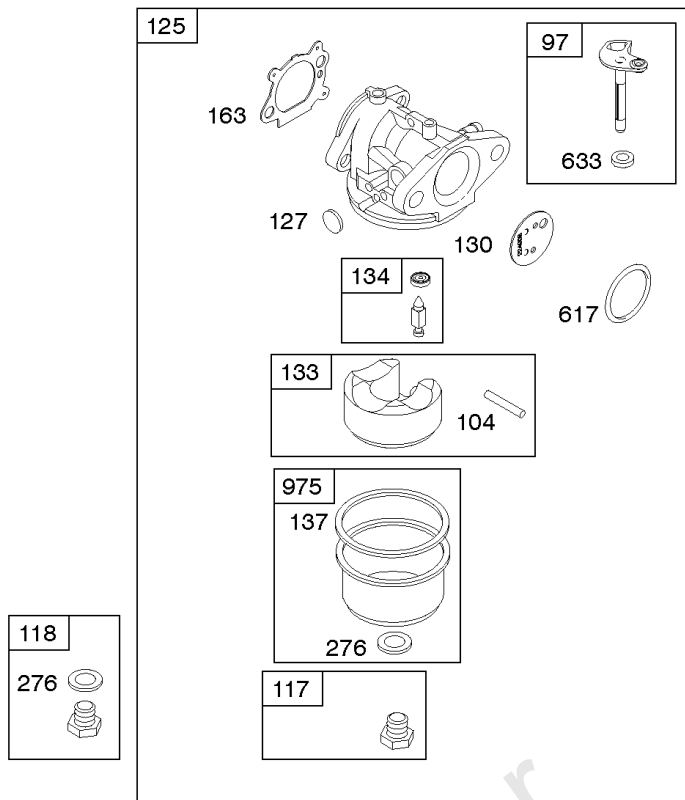

Carburetor

REF NO	PART NO	QTY	DESCRIPTION
97	696565		SHAFT, Throttle -(Plastic)
104	797622		PIN, Float Hinge
108	796993		VALVE, Choke
109A	498593		SHAFT, Choke
117	798661		JET, Main -(Standard)
117A	797574		JET, Main -(Standard)
117B	798660		JET, Main -(Standard)
118	798660		JET, Main -(High Altitude)
118A	797575		JET, Main -(High Altitude)
118B	799606		JET, Main -(High Altitude)
121	498260		KIT, Carburetor Overhaul
125	799872		CARBURETOR -(Primer)
127	694468		PLUG, Welch -(Bowl Vent)
130	696564		VALVE, Throttle
133	398187		FLOAT, Carburetor
134	398188		KIT, Needle/Seat
137	693981		GASKET, Float Bowl -(1/16)
137	796610		GASKET, Float Bowl
163	795629		GASKET, Air Cleaner -(Air Cleaner)
276	271716		WASHER, Sealing
617	270344S		SEAL, O-Ring -(Intake Manifold)
633	691321		SEAL, Choke/Throttle Shaft -(Throttle Shaft)
633A	693867		SEAL, Choke/Throttle Shaft
692	590931		SPRING, Detent
975	796611		BOWL, Float