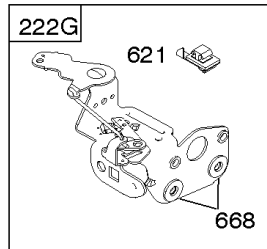

Controls, Electrical, Governor Spring

REF NO	PART NO	QTY	DESCRIPTION
188	693399		SCREW -(Control Bracket)
202	691829		LINK, Mechanical Governor
209B	699056		SPRING, Governor
217	690354		SPRING, Choke Return
222D	793754		BRACKET, Control -(Fixed Speed) -Used Before Code Date 14012700
222K	692982		BRACKET, Control -Used After Code Date 14012600
227	690783		LEVER, Governor Control
236	691826		LINK, Lockout
265	690798		CLAMP, Casing
265A	691024		CLAMP, Casing
267	691044		SCREW -(Casing Clamp)
268	691025		CASING, Control Wire -(Cut To Required Length)
269	691026		WIRE, Control -(Cut To Required Length)
270	691027		NUT -(Control Wire Casing)
271	691028		LEVER, Control
347	691396		SWITCH, Rocker
356	692390		WIRE, Stop
356A	795609		WIRE, Stop
356B	693010		WIRE, Stop
356D	496381		WIRE, Stop
404	690272		WASHER -(Governor Crank)
497	690664		SCREW -(Stopswitch Bracket)
500	691086		WASHER -(Key Switch)
505	691251		NUT -(Governor Control Lever)
562	691119		BOLT -(Governor Control Lever) (Governor Control Lever)
578	398153		WIRE ASSEMBLY
578A	695283		WIRE ASSEMBLY
615	690340		RETAINER, Governor Shaft
616	698801		CRANK, Governor
621	692310		SWITCH, Stop
627	792565		BRACKET, Stopswitch
664	691087		NUT -(Key Switch)
668	493823		SPACER -(Includes 2)
745	691648		SCREW -(Brake)
789A	696546		HARNESS, Wiring
789D	796574		HARNESS, Wiring
789E	594392		HARNESS, Wiring
789B	792685		HARNESS, Wiring
789C	796385		HARNESS, Wiring
843	691884		SLEEVE, Lever -(Control Bracket)