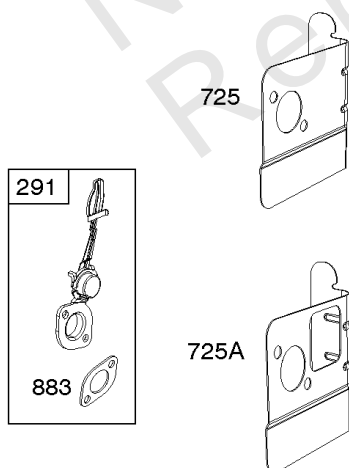

Air Cleaner, Exhaust System

REF NO	PART NO	QTY	DESCRIPTION
11B	691923		TUBE, Breather
81	691740		LOCK, Muffler Screw
163	795629		GASKET, Air Cleaner -(Air Cleaner)
291	593208		THERMOSTAT
300	593819		MUFFLER -Used After Code Date 13122200
300	692038		MUFFLER -Used Before Code Date 13122300
425A	690670		SCREW -(Air Cleaner Cover)
443A	692523		SCREW -(Air Cleaner Primer Base)
445A	491588S		FILTER, A/C Cartridge
467	790842		KNOB, Air Cleaner Cover
534A	798294		SCREW -(Air Cleaner)
535	493537S		FILTER, Air Cleaner Foam
535A	797301		FILTER, Air Cleaner Foam
613	691340		SCREW -(Muffler) (1/4-20 x 2.75 Inches Total Length, 2.25 Inch Shoulder Length)
613	790833		SCREW -(Muffler) (1/4-20 x 2.75 Inches Total Length, 2.08 Inch Shoulder Length)
676	396548		DEFLECTOR, Muffler
676A	393756		DEFLECTOR, Muffler -(Side Outlet)
676B	397931		DEFLECTOR, Muffler
676E	393760		DEFLECTOR, Muffler
676C	493871		DEFLECTOR, Muffler
676F	590745		DEFLECTOR, Muffler
677	690661		SCREW -(Muffler Deflector) (Thread Forming)
677A	593440		SCREW -(Muffler Deflector) (Self-Drilling & Tapping)
725	590459		SHIELD, Heat
725A	590460		SHIELD, Heat
832	593875		GUARD, Muffler
832E	793568		MUFFLER
836	690664		SCREW -(Muffler Guard)
836C	790745		SCREW -(Muffler Guard)
883	691881		GASKET, Exhaust
966A	593942		BASE, Air Cleaner -(Primer) -Used After Code Date 14012600
968B	692298		COVER, Air Cleaner
976	694395		PRIMER, Carburetor
994	398067		ARRESTOR, Spark
994B	792245		ARRESTOR, Spark