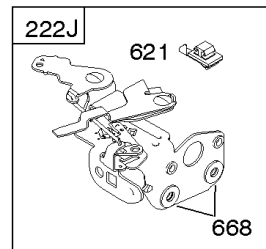

Controls, Electrical, Governor Spring

REF NO	PART NO	QTY	DESCRIPTION
188	693399		SCREW -(Control Bracket)
202	691829		LINK, Mechanical Governor
209B	699056		SPRING, Governor
217	690354		SPRING, Choke Return
222D	793754		BRACKET, Control -(Fixed Speed) -Used Before Code Date 14012700
222K	692982		BRACKET, Control -Used After Code Date 14012600
227	690783		LEVER, Governor Control
236	691826		LINK, Lockout
265	690798		CLAMP, Casing
265A	691024		CLAMP, Casing
267	691044		SCREW -(Casing Clamp)
268	691025		CASING, Control Wire -(Cut To Required Length)
269	691026		WIRE, Control -(Cut To Required Length)
270	691027		NUT -(Control Wire Casing)
271	691028		LEVER, Control
347	691396		SWITCH, Rocker
356	692390		WIRE, Stop
356A	795609		WIRE, Stop
356B	693010		WIRE, Stop
356D	496381		WIRE, Stop
404	690272		WASHER -(Governor Crank)
497	690664		SCREW -(Stopswitch Bracket)
500	691086		WASHER -(Key Switch)
505	691251		NUT -(Governor Control Lever)
562	691119		BOLT -(Governor Control Lever) (Governor Control Lever)
578	398153		WIRE ASSEMBLY
578A	695283		WIRE ASSEMBLY
615	690340		RETAINER, Governor Shaft
616	698801		CRANK, Governor
621	692310		SWITCH, Stop
627	792565		BRACKET, Stopswitch
664	691087		NUT -(Key Switch)
668	493823		SPACER -(Includes 2)
745	691648		SCREW -(Brake)
789A	696546		HARNESS, Wiring
789D	796574		HARNESS, Wiring
789E	594392		HARNESS, Wiring
789B	792685		HARNESS, Wiring
789C	796385		HARNESS, Wiring
843	691884		SLEEVE, Lever -(Control Bracket)