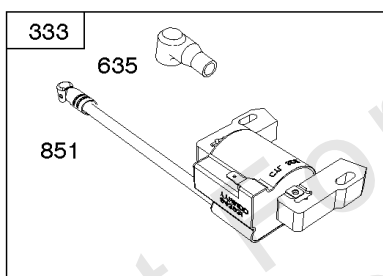

Air Vane, Blower Housing, Electric Starter, Flywheel, Ignition & Armature, Rewind Starter

Mfg. No: 122M02-6377-F4

697

742

853

55

65
592

58

689

597

55A

65
592

58

689

597

635

851

334

362

851A

363

60C

37

78

304

305

925

23

332

455

910

1388

1005

23B

1005