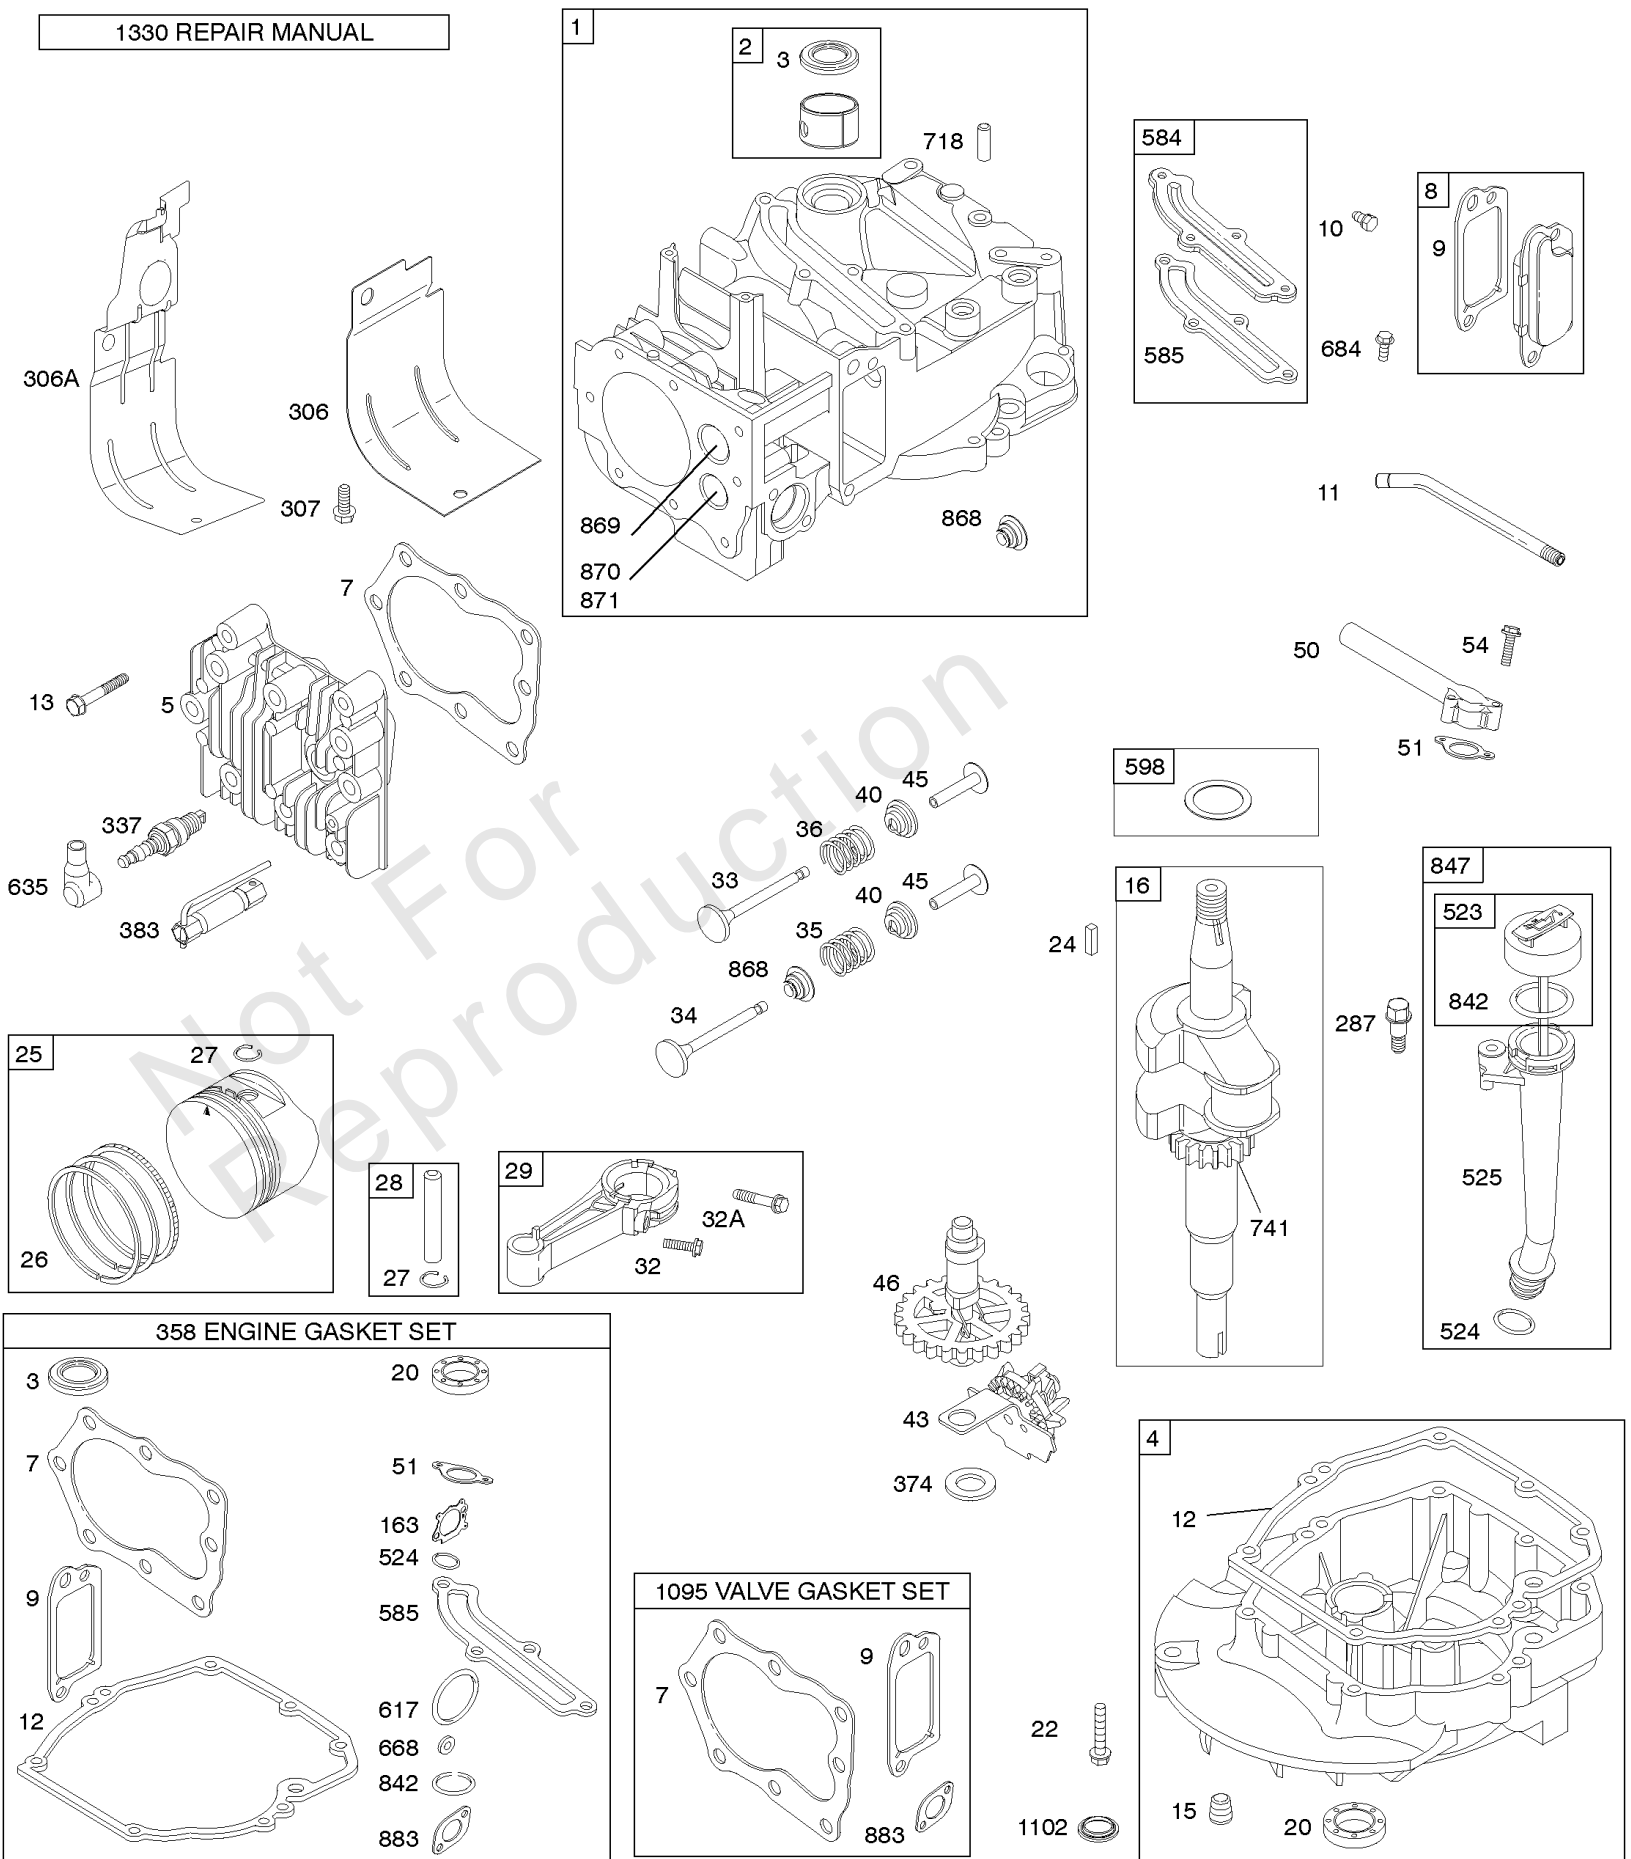

1319 WARNING LABEL

1330 REPAIR MANUAL

Camshaft, Crankshaft, Cylinder, Engine Sump, Lubrication, Piston Group, Valves

REF NO	PART NO	QTY	DESCRIPTION
1	592645		CYLINDER ASSEMBLY
2	796961		KIT, Bushing/Seal -(Magneto Side)
3	299819S		SEAL, Oil -(Magneto Side)
4	493279		SUMP, Engine
5	590411		HEAD, Cylinder
7	799875		GASKET, Cylinder Head
8	590395		BREATHER ASSEMBLY
9	699833		GASKET, Breather
10	691125		SCREW -(Breather Assembly)
11	691781		TUBE, Breather
12	692232		GASKET, Crankcase
13	590422		SCREW -(Cylinder Head)
15	691680		PLUG, Oil Drain -(Square Socket)
16	797017		CRANKSHAFT
20	399781S		SEAL, Oil -(PTO Side)
22	691092		SCREW -(Crankcase Cover/Sump)
24	222698S		KEY, Flywheel
25	590404		PISTON ASSEMBLY -(Standard)
25	590405		PISTON ASSEMBLY -(.020 Oversize)
26	590402		SET, Ring -(Standard)
26	590403		SET, Ring -(.020 Oversize)
27	691588		LOCK, Piston Pin
28	298909		PIN, Piston
29	797306		ROD, Connecting
32	691664		SCREW -(Connecting Rod)
32A	695759		SCREW -(Connecting Rod)
33	590394		VALVE, Exhaust
34	590393		VALVE, Intake
35	691270		SPRING, Valve -(Intake)
36	691270		SPRING, Valve -(Exhaust)
40	692194		RETAINER, Valve
43	691997		SLINGER, Governor/Oil
45	690548		TAPPET, Valve
46	691449		CAMSHAFT
50	794305		MANIFOLD, Intake
51	272199S		GASKET, Intake
54	691650		SCREW -(Intake Manifold)
163	795629		GASKET, Air Cleaner -(Air Cleaner)
287	690940		SCREW -(Dipstick Tube)