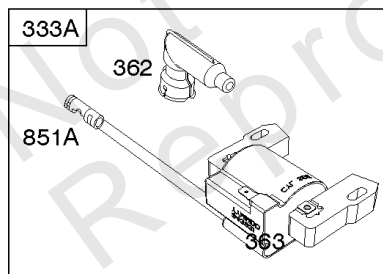

362

851A

363