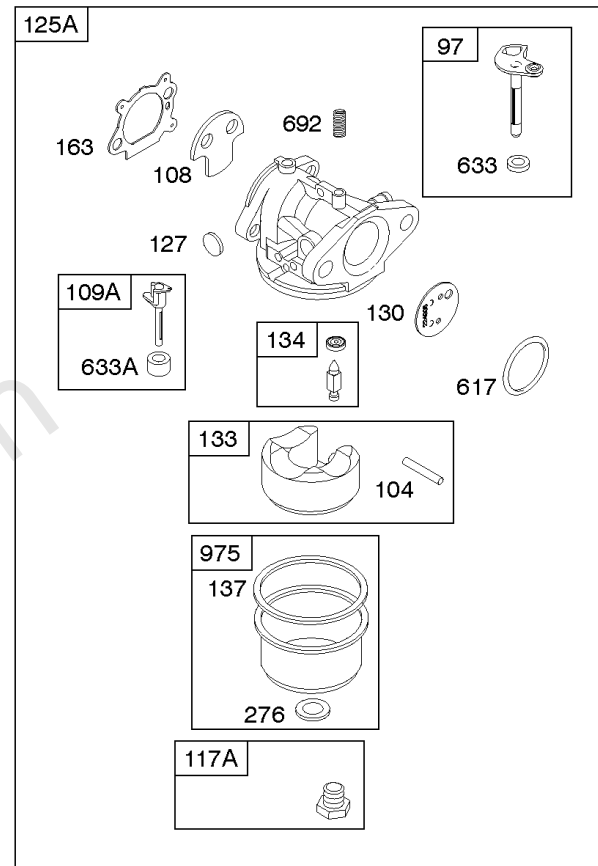

Carburetor

REF NO	PART NO	QTY	DESCRIPTION
97	696565		SHAFT, Throttle -(Plastic)
104	797622		PIN, Float Hinge
108	796993		VALVE, Choke
109A	498593		SHAFT, Choke
117	798661		JET, Main -(Standard)
117A	797574		JET, Main -(Standard)
117B	798660		JET, Main -(Standard)
118	798660		JET, Main -(High Altitude)
118A	797575		JET, Main -(High Altitude)
118B	799606		JET, Main -(High Altitude)
121	498260		KIT, Carburetor Overhaul
125	799872		CARBURETOR -(Primer)
127	694468		PLUG, Welch -(Bowl Vent)
130	696564		VALVE, Throttle
133	398187		FLOAT, Carburetor
134	398188		KIT, Needle/Seat
137	693981		GASKET, Float Bowl -(1/16)
137	796610		GASKET, Float Bowl
163	795629		GASKET, Air Cleaner -(Air Cleaner)
276	271716		WASHER, Sealing
617	270344S		SEAL, O-Ring -(Intake Manifold)
633	691321		SEAL, Choke/Throttle Shaft -(Throttle Shaft)
633A	693867		SEAL, Choke/Throttle Shaft
692	590931		SPRING, Detent
975	796611		BOWL, Float