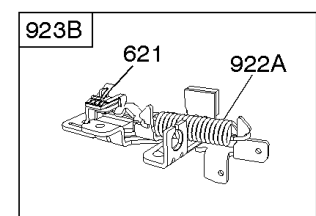

Controls, Electrical, Governor Spring

REF NO	PART NO	QTY	DESCRIPTION
188	693399		SCREW -(Control Bracket)
202	691829		LINK, Mechanical Governor
209B	699056		SPRING, Governor
217	690354		SPRING, Choke Return
222D	793754		BRACKET, Control -(Fixed Speed) -Used Before Code Date 14012700
222K	692982		BRACKET, Control -Used After Code Date 14012600
227	690783		LEVER, Governor Control
236	691826		LINK, Lockout
265	690798		CLAMP, Casing
265A	691024		CLAMP, Casing
267	691044		SCREW -(Casing Clamp)
268	691025		CASING, Control Wire -(Cut To Required Length)
269	691026		WIRE, Control -(Cut To Required Length)
270	691027		NUT -(Control Wire Casing)
271	691028		LEVER, Control
347	691396		SWITCH, Rocker
356	692390		WIRE, Stop
356A	795609		WIRE, Stop
356B	693010		WIRE, Stop
356D	496381		WIRE, Stop
404	690272		WASHER -(Governor Crank)
497	690664		SCREW -(Stopswitch Bracket)
500	691086		WASHER -(Key Switch)
505	691251		NUT -(Governor Control Lever)
562	691119		BOLT -(Governor Control Lever) (Governor Control Lever)
578	398153		WIRE ASSEMBLY
578A	695283		WIRE ASSEMBLY
615	690340		RETAINER, Governor Shaft
616	698801		CRANK, Governor
621	692310		SWITCH, Stop
627	792565		BRACKET, Stopswitch
664	691087		NUT -(Key Switch)
668	493823		SPACER -(Includes 2)
745	691648		SCREW -(Brake)
789A	696546		HARNESS, Wiring
789D	796574		HARNESS, Wiring
789E	594392		HARNESS, Wiring
789B	792685		HARNESS, Wiring
789C	796385		HARNESS, Wiring
843	691884		SLEEVE, Lever -(Control Bracket)