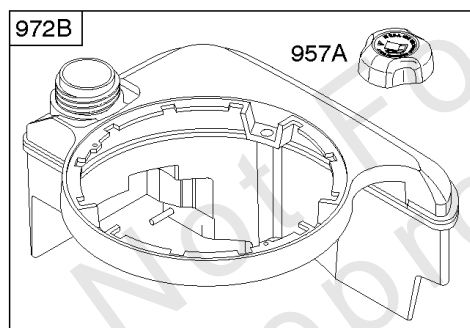

Flywheel Brake, Fuel Supply

REF NO	PART NO	QTY	DESCRIPTION
187	791766		LINE, Fuel -(Cut To Required Length)
187A	791873		LINE, Fuel -(Molded)
187B	791891		LINE, Fuel -(Includes Filter)
187D	795090		LINE, Fuel -(Molded)
190	690940		SCREW -(Fuel Tank)
240	298090S		FILTER, Fuel
601	791850		CLAMP, Hose
601A	691038		CLAMP, Hose
670	692294		SPACER, Fuel Tank
957A	692046		CAP, Fuel Tank -(Standard Threaded- Black)
957D	796577		CAP, Fuel Tank -(Thread - CIC - Tethered - Black)
957C	799585		CAP, Fuel Tank -(1/4 Turn Cap - Tethered- Black)
958	698183		VALVE, Fuel Shut Off
972B	699374		TANK, Fuel
972F	590490		TANK, Fuel
972E	796578		TANK, Fuel
1059	692311		KIT, Screw/Washer