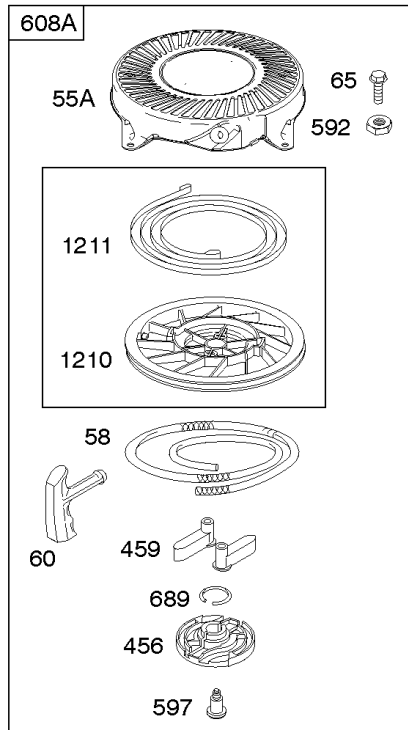

55A

65
592

58

689

597