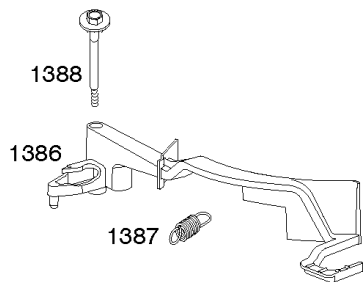

Air Vane, Blower Housing, Electric Starter, Flywheel, Ignition & Armature, Rewind Starter

Mfg. No: 122M02-6377-F4

697

742

853

55

65
592

58

689

597

55A

65
592

58

689

597

635

851

334

362

851A

363

60C

37

78

304

305

925

23

332

455

910

1388

1005

23B

1005