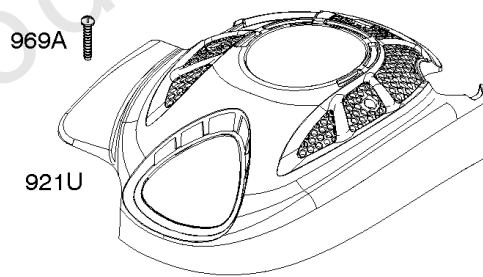

Blower Housing/Shrouds

REF NO	PART NO	QTY	DESCRIPTION
563	691138		SCREW -(Debris Screen Guard)
564	690664		SCREW -(Control Cover)
564B	698589		SCREW -(Control Cover)
604	691757		COVER, Control
604B	790703		COVER, Control
604D	793770		COVER, Control
703	696309		CLIP
921C	695889		HOUSING, Blower
921Z	592290		HOUSING, Blower
921E	696262		HOUSING, Blower
921L	791026		HOUSING, Blower
921M	792652		HOUSING, Blower
921P	792687		HOUSING, Blower
921R	793771		HOUSING, Blower
921U	794355		HOUSING, Blower
921G	795064		HOUSING, Blower
930	691919		GUARD, Rewind
949	696306		GUARD, Debris Screen
969	690700		SCREW -(Blower Housing)
969A	691138		SCREW -(Blower Housing)
997	696310		SHIELD, Debris