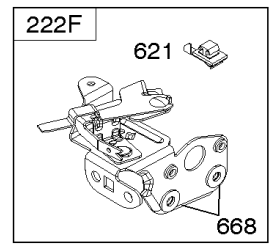

Controls, Electrical, Governor Spring

REF NO	PART NO	QTY	DESCRIPTION
188	693399		SCREW -(Control Bracket)
202	691829		LINK, Mechanical Governor
209B	699056		SPRING, Governor
217	690354		SPRING, Choke Return
222D	793754		BRACKET, Control -(Fixed Speed) -Used Before Code Date 14012700
222K	692982		BRACKET, Control -Used After Code Date 14012600
227	690783		LEVER, Governor Control
236	691826		LINK, Lockout
265	690798		CLAMP, Casing
265A	691024		CLAMP, Casing
267	691044		SCREW -(Casing Clamp)
268	691025		CASING, Control Wire -(Cut To Required Length)
269	691026		WIRE, Control -(Cut To Required Length)
270	691027		NUT -(Control Wire Casing)
271	691028		LEVER, Control
347	691396		SWITCH, Rocker
356	692390		WIRE, Stop
356A	795609		WIRE, Stop
356B	693010		WIRE, Stop
356D	496381		WIRE, Stop
404	690272		WASHER -(Governor Crank)
497	690664		SCREW -(Stopswitch Bracket)
500	691086		WASHER -(Key Switch)
505	691251		NUT -(Governor Control Lever)
562	691119		BOLT -(Governor Control Lever) (Governor Control Lever)
578	398153		WIRE ASSEMBLY
578A	695283		WIRE ASSEMBLY
615	690340		RETAINER, Governor Shaft
616	698801		CRANK, Governor
621	692310		SWITCH, Stop
627	792565		BRACKET, Stopswitch
664	691087		NUT -(Key Switch)
668	493823		SPACER -(Includes 2)
745	691648		SCREW -(Brake)
789A	696546		HARNESS, Wiring
789D	796574		HARNESS, Wiring
789E	594392		HARNESS, Wiring
789B	792685		HARNESS, Wiring
789C	796385		HARNESS, Wiring
843	691884		SLEEVE, Lever -(Control Bracket)