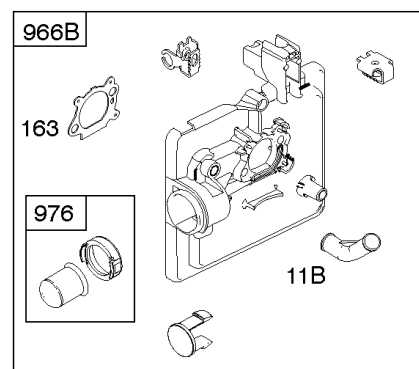

Air Cleaner, Exhaust System

REF NO	PART NO	QTY	DESCRIPTION
11B	691923		TUBE, Breather
81	691740		LOCK, Muffler Screw
163	795629		GASKET, Air Cleaner -(Air Cleaner)
291	593208		THERMOSTAT
300	593819		MUFFLER -Used After Code Date 13122200
300	692038		MUFFLER -Used Before Code Date 13122300
425A	690670		SCREW -(Air Cleaner Cover)
443A	692523		SCREW -(Air Cleaner Primer Base)
445A	491588S		FILTER, A/C Cartridge
467	790842		KNOB, Air Cleaner Cover
534A	798294		SCREW -(Air Cleaner)
535	493537S		FILTER, Air Cleaner Foam
535A	797301		FILTER, Air Cleaner Foam
613	691340		SCREW -(Muffler) (1/4-20 x 2.75 Inches Total Length, 2.25 Inch Shoulder Length)
613	790833		SCREW -(Muffler) (1/4-20 x 2.75 Inches Total Length, 2.08 Inch Shoulder Length)
676	396548		DEFLECTOR, Muffler
676A	393756		DEFLECTOR, Muffler -(Side Outlet)
676B	397931		DEFLECTOR, Muffler
676E	393760		DEFLECTOR, Muffler
676C	493871		DEFLECTOR, Muffler
676F	590745		DEFLECTOR, Muffler
677	690661		SCREW -(Muffler Deflector) (Thread Forming)
677A	593440		SCREW -(Muffler Deflector) (Self-Drilling & Tapping)
725	590459		SHIELD, Heat
725A	590460		SHIELD, Heat
832	593875		GUARD, Muffler
832E	793568		MUFFLER
836	690664		SCREW -(Muffler Guard)
836C	790745		SCREW -(Muffler Guard)
883	691881		GASKET, Exhaust
966A	593942		BASE, Air Cleaner -(Primer) -Used After Code Date 14012600
968B	692298		COVER, Air Cleaner
976	694395		PRIMER, Carburetor
994	398067		ARRESTOR, Spark
994B	792245		ARRESTOR, Spark