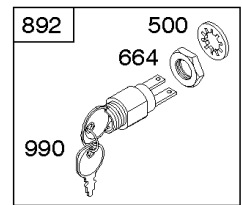

Controls, Electrical, Governor Spring

REF NO	PART NO	QTY	DESCRIPTION
188	693399		SCREW -(Control Bracket)
202	691829		LINK, Mechanical Governor
209B	699056		SPRING, Governor
217	690354		SPRING, Choke Return
222D	793754		BRACKET, Control -(Fixed Speed) -Used Before Code Date 14012700
222K	692982		BRACKET, Control -Used After Code Date 14012600
227	690783		LEVER, Governor Control
236	691826		LINK, Lockout
265	690798		CLAMP, Casing
265A	691024		CLAMP, Casing
267	691044		SCREW -(Casing Clamp)
268	691025		CASING, Control Wire -(Cut To Required Length)
269	691026		WIRE, Control -(Cut To Required Length)
270	691027		NUT -(Control Wire Casing)
271	691028		LEVER, Control
347	691396		SWITCH, Rocker
356	692390		WIRE, Stop
356A	795609		WIRE, Stop
356B	693010		WIRE, Stop
356D	496381		WIRE, Stop
404	690272		WASHER -(Governor Crank)
497	690664		SCREW -(Stopswitch Bracket)
500	691086		WASHER -(Key Switch)
505	691251		NUT -(Governor Control Lever)
562	691119		BOLT -(Governor Control Lever) (Governor Control Lever)
578	398153		WIRE ASSEMBLY
578A	695283		WIRE ASSEMBLY
615	690340		RETAINER, Governor Shaft
616	698801		CRANK, Governor
621	692310		SWITCH, Stop
627	792565		BRACKET, Stopswitch
664	691087		NUT -(Key Switch)
668	493823		SPACER -(Includes 2)
745	691648		SCREW -(Brake)
789A	696546		HARNESS, Wiring
789D	796574		HARNESS, Wiring
789E	594392		HARNESS, Wiring
789B	792685		HARNESS, Wiring
789C	796385		HARNESS, Wiring
843	691884		SLEEVE, Lever -(Control Bracket)