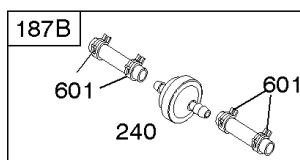

Flywheel Brake, Fuel Supply

REF NO	PART NO	QTY	DESCRIPTION
187	791766		LINE, Fuel -(Cut To Required Length)
187A	791873		LINE, Fuel -(Molded)
187B	791891		LINE, Fuel -(Includes Filter)
187D	795090		LINE, Fuel -(Molded)
190	690940		SCREW -(Fuel Tank)
240	298090S		FILTER, Fuel
601	791850		CLAMP, Hose
601A	691038		CLAMP, Hose
670	692294		SPACER, Fuel Tank
957A	692046		CAP, Fuel Tank -(Standard Threaded- Black)
957D	796577		CAP, Fuel Tank -(Thread - CIC - Tethered - Black)
957C	799585		CAP, Fuel Tank -(1/4 Turn Cap - Tethered- Black)
958	698183		VALVE, Fuel Shut Off
972B	699374		TANK, Fuel
972F	590490		TANK, Fuel
972E	796578		TANK, Fuel
1059	692311		KIT, Screw/Washer