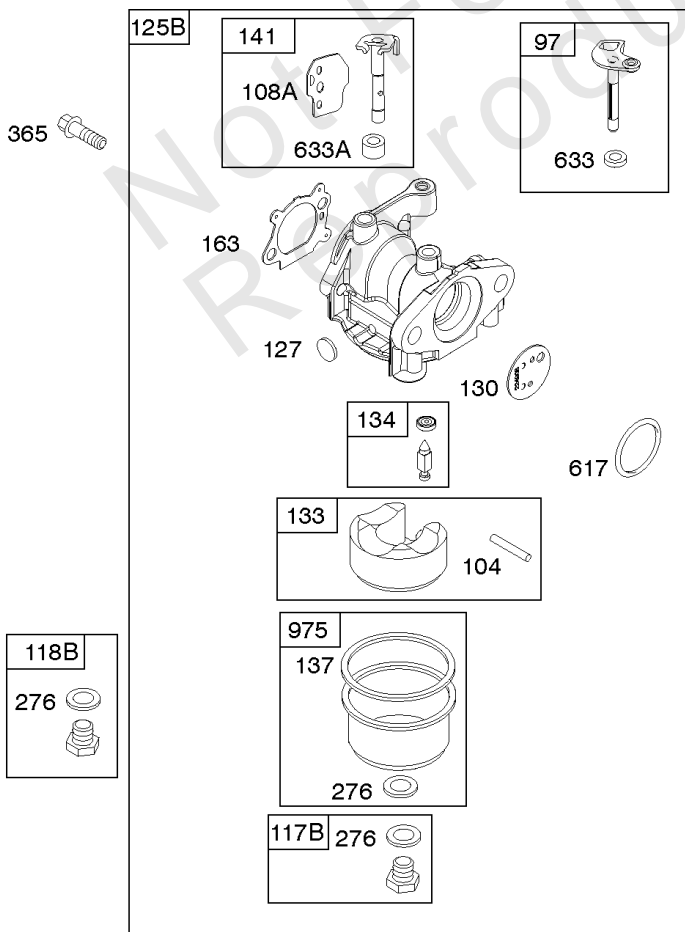

Carburetor

REF NO	PART NO	QTY	DESCRIPTION
97	696565		SHAFT, Throttle -(Plastic)
104	797622		PIN, Float Hinge
108	796993		VALVE, Choke
109A	498593		SHAFT, Choke
117	798661		JET, Main -(Standard)
117A	797574		JET, Main -(Standard)
117B	798660		JET, Main -(Standard)
118	798660		JET, Main -(High Altitude)
118A	797575		JET, Main -(High Altitude)
118B	799606		JET, Main -(High Altitude)
121	498260		KIT, Carburetor Overhaul
125	799872		CARBURETOR -(Primer)
127	694468		PLUG, Welch -(Bowl Vent)
130	696564		VALVE, Throttle
133	398187		FLOAT, Carburetor
134	398188		KIT, Needle/Seat
137	693981		GASKET, Float Bowl -(1/16)
137	796610		GASKET, Float Bowl
163	795629		GASKET, Air Cleaner -(Air Cleaner)
276	271716		WASHER, Sealing
617	270344S		SEAL, O-Ring -(Intake Manifold)
633	691321		SEAL, Choke/Throttle Shaft -(Throttle Shaft)
633A	693867		SEAL, Choke/Throttle Shaft
692	590931		SPRING, Detent
975	796611		BOWL, Float