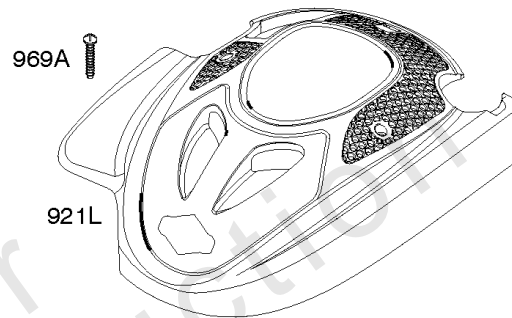

1005

23B

1005

Air Vane, Blower Housing, Electric Starter, Flywheel, Ignition & Armature, Rewind Starter

REF NO	PART NO	QTY	DESCRIPTION
1211	498144		PULLEY/SPRING ASSEMBLY -(Spring)
1386	790848		VANE, Air
1387	790849		SPRING, Air Vane
1388	790850		SCREW -(Air Vane) (Auto Choke System)

Not For Reproduction

Blower Housing/Shrouds

REF NO	PART NO	QTY	DESCRIPTION
563	691138		SCREW -(Debris Screen Guard)
564	690664		SCREW -(Control Cover)
564B	698589		SCREW -(Control Cover)
604	691757		COVER, Control
604B	790703		COVER, Control
604D	793770		COVER, Control
703	696309		CLIP
921C	695889		HOUSING, Blower
921Z	592290		HOUSING, Blower
921E	696262		HOUSING, Blower
921L	791026		HOUSING, Blower
921M	792652		HOUSING, Blower
921P	792687		HOUSING, Blower
921R	793771		HOUSING, Blower
921U	794355		HOUSING, Blower
921G	795064		HOUSING, Blower
930	691919		GUARD, Rewind
949	696306		GUARD, Debris Screen
969	690700		SCREW -(Blower Housing)
969A	691138		SCREW -(Blower Housing)
997	696310		SHIELD, Debris