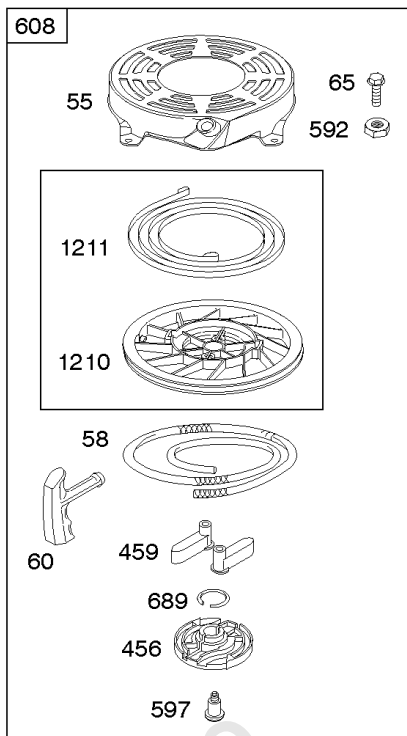

55

65
592

58

689

597