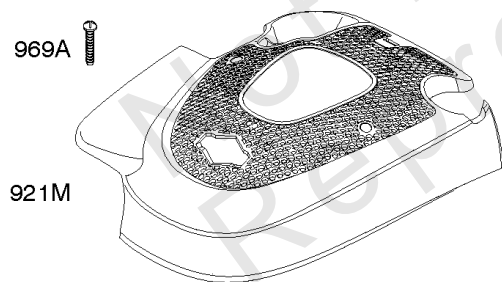

Blower Housing/Shrouds

REF NO	PART NO	QTY	DESCRIPTION
563	691138		SCREW -(Debris Screen Guard)
564	690664		SCREW -(Control Cover)
564B	698589		SCREW -(Control Cover)
604	691757		COVER, Control
604B	790703		COVER, Control
604D	793770		COVER, Control
703	696309		CLIP
921C	695889		HOUSING, Blower
921Z	592290		HOUSING, Blower
921E	696262		HOUSING, Blower
921L	791026		HOUSING, Blower
921M	792652		HOUSING, Blower
921P	792687		HOUSING, Blower
921R	793771		HOUSING, Blower
921U	794355		HOUSING, Blower
921G	795064		HOUSING, Blower
930	691919		GUARD, Rewind
949	696306		GUARD, Debris Screen
969	690700		SCREW -(Blower Housing)
969A	691138		SCREW -(Blower Housing)
997	696310		SHIELD, Debris