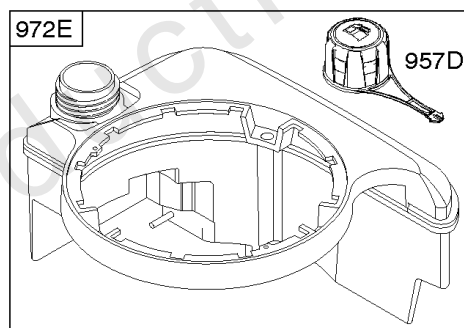

Flywheel Brake, Fuel Supply

REF NO	PART NO	QTY	DESCRIPTION
187	791766		LINE, Fuel -(Cut To Required Length)
187A	791873		LINE, Fuel -(Molded)
187B	791891		LINE, Fuel -(Includes Filter)
187D	795090		LINE, Fuel -(Molded)
190	690940		SCREW -(Fuel Tank)
240	298090S		FILTER, Fuel
601	791850		CLAMP, Hose
601A	691038		CLAMP, Hose
670	692294		SPACER, Fuel Tank
957A	692046		CAP, Fuel Tank -(Standard Threaded- Black)
957D	796577		CAP, Fuel Tank -(Thread - CIC - Tethered - Black)
957C	799585		CAP, Fuel Tank -(1/4 Turn Cap - Tethered- Black)
958	698183		VALVE, Fuel Shut Off
972B	699374		TANK, Fuel
972F	590490		TANK, Fuel
972E	796578		TANK, Fuel
1059	692311		KIT, Screw/Washer