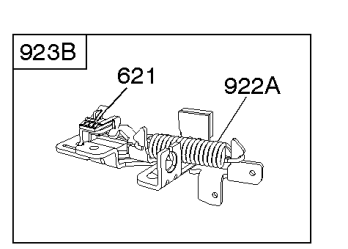

Controls, Electrical, Governor Spring

REF NO	PART NO	QTY	DESCRIPTION
843A	691895		SLEEVE, Lever -(Choke)
853A	695897		ADAPTER, Wire
892	690646		SWITCH, Key
922A	692135		SPRING, Brake
923A	796387		BRAKE -(Electric Start)
923B	796136		BRAKE -(Rewind Starter)
990	691959		SET, Key
1084	280080S		CONNECTOR, Terminal

Not For Reproduction