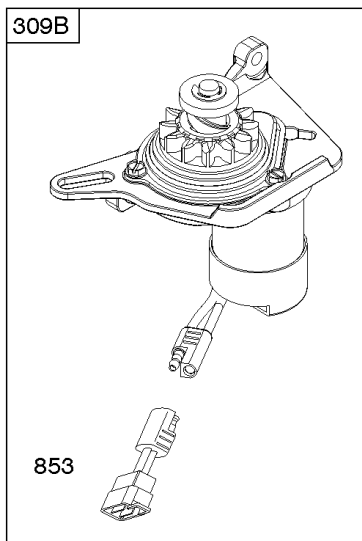

Air Vane, Blower Housing, Electric Starter, Flywheel, Ignition & Armature, Rewind Starter

Mfg. No: 122M02-6377-F4

697

742

853