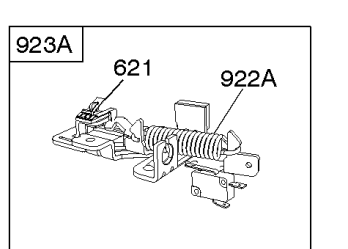

Controls, Electrical, Governor Spring

REF NO	PART NO	QTY	DESCRIPTION
843A	691895		SLEEVE, Lever -(Choke)
853A	695897		ADAPTER, Wire
892	690646		SWITCH, Key
922A	692135		SPRING, Brake
923A	796387		BRAKE -(Electric Start)
923B	796136		BRAKE -(Rewind Starter)
990	691959		SET, Key
1084	280080S		CONNECTOR, Terminal

Not For Reproduction