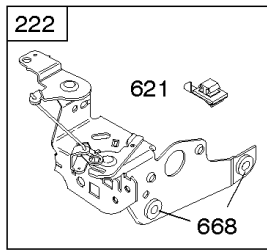

Controls, Electrical, Governor Spring

REF NO	PART NO	QTY	DESCRIPTION
188	693399		SCREW -(Control Bracket)
202	691829		LINK, Mechanical Governor
209B	699056		SPRING, Governor
217	690354		SPRING, Choke Return
222D	793754		BRACKET, Control -(Fixed Speed) -Used Before Code Date 14012700
222K	692982		BRACKET, Control -Used After Code Date 14012600
227	690783		LEVER, Governor Control
236	691826		LINK, Lockout
265	690798		CLAMP, Casing
265A	691024		CLAMP, Casing
267	691044		SCREW -(Casing Clamp)
268	691025		CASING, Control Wire -(Cut To Required Length)
269	691026		WIRE, Control -(Cut To Required Length)
270	691027		NUT -(Control Wire Casing)
271	691028		LEVER, Control
347	691396		SWITCH, Rocker
356	692390		WIRE, Stop
356A	795609		WIRE, Stop
356B	693010		WIRE, Stop
356D	496381		WIRE, Stop
404	690272		WASHER -(Governor Crank)
497	690664		SCREW -(Stopswitch Bracket)
500	691086		WASHER -(Key Switch)
505	691251		NUT -(Governor Control Lever)
562	691119		BOLT -(Governor Control Lever) (Governor Control Lever)
578	398153		WIRE ASSEMBLY
578A	695283		WIRE ASSEMBLY
615	690340		RETAINER, Governor Shaft
616	698801		CRANK, Governor
621	692310		SWITCH, Stop
627	792565		BRACKET, Stopswitch
664	691087		NUT -(Key Switch)
668	493823		SPACER -(Includes 2)
745	691648		SCREW -(Brake)
789A	696546		HARNESS, Wiring
789D	796574		HARNESS, Wiring
789E	594392		HARNESS, Wiring
789B	792685		HARNESS, Wiring
789C	796385		HARNESS, Wiring
843	691884		SLEEVE, Lever -(Control Bracket)