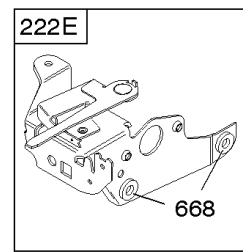

Controls, Electrical, Governor Spring

REF NO	PART NO	QTY	DESCRIPTION
188	693399		SCREW -(Control Bracket)
202	691829		LINK, Mechanical Governor
209B	699056		SPRING, Governor
217	690354		SPRING, Choke Return
222D	793754		BRACKET, Control -(Fixed Speed) -Used Before Code Date 14012700
222K	692982		BRACKET, Control -Used After Code Date 14012600
227	690783		LEVER, Governor Control
236	691826		LINK, Lockout
265	690798		CLAMP, Casing
265A	691024		CLAMP, Casing
267	691044		SCREW -(Casing Clamp)
268	691025		CASING, Control Wire -(Cut To Required Length)
269	691026		WIRE, Control -(Cut To Required Length)
270	691027		NUT -(Control Wire Casing)
271	691028		LEVER, Control
347	691396		SWITCH, Rocker
356	692390		WIRE, Stop
356A	795609		WIRE, Stop
356B	693010		WIRE, Stop
356D	496381		WIRE, Stop
404	690272		WASHER -(Governor Crank)
497	690664		SCREW -(Stopswitch Bracket)
500	691086		WASHER -(Key Switch)
505	691251		NUT -(Governor Control Lever)
562	691119		BOLT -(Governor Control Lever) (Governor Control Lever)
578	398153		WIRE ASSEMBLY
578A	695283		WIRE ASSEMBLY
615	690340		RETAINER, Governor Shaft
616	698801		CRANK, Governor
621	692310		SWITCH, Stop
627	792565		BRACKET, Stopswitch
664	691087		NUT -(Key Switch)
668	493823		SPACER -(Includes 2)
745	691648		SCREW -(Brake)
789A	696546		HARNESS, Wiring
789D	796574		HARNESS, Wiring
789E	594392		HARNESS, Wiring
789B	792685		HARNESS, Wiring
789C	796385		HARNESS, Wiring
843	691884		SLEEVE, Lever -(Control Bracket)