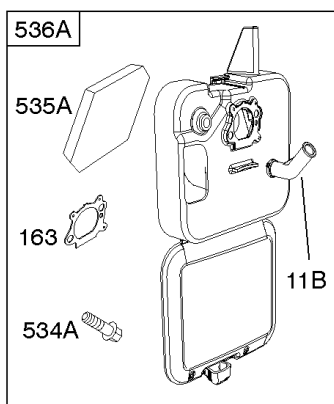

Air Cleaner, Exhaust System

REF NO	PART NO	QTY	DESCRIPTION
11B	691923		TUBE, Breather
81	691740		LOCK, Muffler Screw
163	795629		GASKET, Air Cleaner -(Air Cleaner)
291	593208		THERMOSTAT
300	593819		MUFFLER -Used After Code Date 13122200
300	692038		MUFFLER -Used Before Code Date 13122300
425A	690670		SCREW -(Air Cleaner Cover)
443A	692523		SCREW -(Air Cleaner Primer Base)
445A	491588S		FILTER, A/C Cartridge
467	790842		KNOB, Air Cleaner Cover
534A	798294		SCREW -(Air Cleaner)
535	493537S		FILTER, Air Cleaner Foam
535A	797301		FILTER, Air Cleaner Foam
613	691340		SCREW -(Muffler) (1/4-20 x 2.75 Inches Total Length, 2.25 Inch Shoulder Length)
613	790833		SCREW -(Muffler) (1/4-20 x 2.75 Inches Total Length, 2.08 Inch Shoulder Length)
676	396548		DEFLECTOR, Muffler
676A	393756		DEFLECTOR, Muffler -(Side Outlet)
676B	397931		DEFLECTOR, Muffler
676E	393760		DEFLECTOR, Muffler
676C	493871		DEFLECTOR, Muffler
676F	590745		DEFLECTOR, Muffler
677	690661		SCREW -(Muffler Deflector) (Thread Forming)
677A	593440		SCREW -(Muffler Deflector) (Self-Drilling & Tapping)
725	590459		SHIELD, Heat
725A	590460		SHIELD, Heat
832	593875		GUARD, Muffler
832E	793568		MUFFLER
836	690664		SCREW -(Muffler Guard)
836C	790745		SCREW -(Muffler Guard)
883	691881		GASKET, Exhaust
966A	593942		BASE, Air Cleaner -(Primer) -Used After Code Date 14012600
968B	692298		COVER, Air Cleaner
976	694395		PRIMER, Carburetor
994	398067		ARRESTOR, Spark
994B	792245		ARRESTOR, Spark