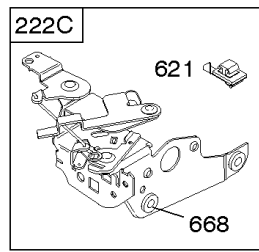

Controls, Electrical, Governor Spring

REF NO	PART NO	QTY	DESCRIPTION
188	693399		SCREW -(Control Bracket)
202	691829		LINK, Mechanical Governor
209B	699056		SPRING, Governor
217	690354		SPRING, Choke Return
222D	793754		BRACKET, Control -(Fixed Speed) -Used Before Code Date 14012700
222K	692982		BRACKET, Control -Used After Code Date 14012600
227	690783		LEVER, Governor Control
236	691826		LINK, Lockout
265	690798		CLAMP, Casing
265A	691024		CLAMP, Casing
267	691044		SCREW -(Casing Clamp)
268	691025		CASING, Control Wire -(Cut To Required Length)
269	691026		WIRE, Control -(Cut To Required Length)
270	691027		NUT -(Control Wire Casing)
271	691028		LEVER, Control
347	691396		SWITCH, Rocker
356	692390		WIRE, Stop
356A	795609		WIRE, Stop
356B	693010		WIRE, Stop
356D	496381		WIRE, Stop
404	690272		WASHER -(Governor Crank)
497	690664		SCREW -(Stopswitch Bracket)
500	691086		WASHER -(Key Switch)
505	691251		NUT -(Governor Control Lever)
562	691119		BOLT -(Governor Control Lever) (Governor Control Lever)
578	398153		WIRE ASSEMBLY
578A	695283		WIRE ASSEMBLY
615	690340		RETAINER, Governor Shaft
616	698801		CRANK, Governor
621	692310		SWITCH, Stop
627	792565		BRACKET, Stopswitch
664	691087		NUT -(Key Switch)
668	493823		SPACER -(Includes 2)
745	691648		SCREW -(Brake)
789A	696546		HARNESS, Wiring
789D	796574		HARNESS, Wiring
789E	594392		HARNESS, Wiring
789B	792685		HARNESS, Wiring
789C	796385		HARNESS, Wiring
843	691884		SLEEVE, Lever -(Control Bracket)