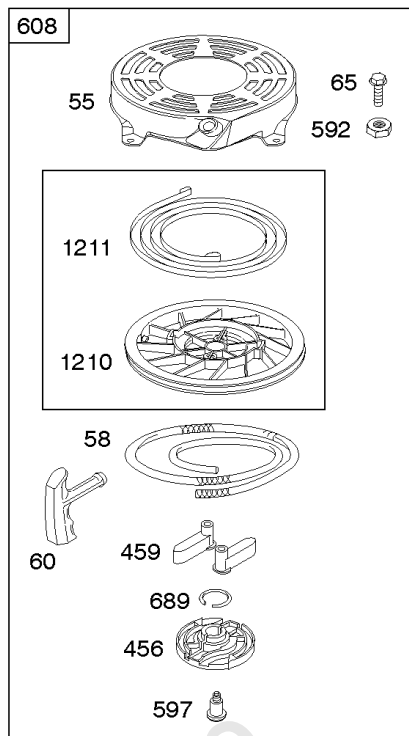

Air Vane, Blower Housing, Electric Starter, Flywheel, Ignition & Armature, Rewind Starter

Mfg. No: 122M02-6377-F4

697

742

853

55

65
592

58