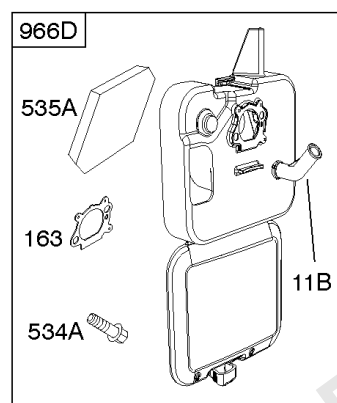

Air Cleaner, Exhaust System

REF NO	PART NO	QTY	DESCRIPTION
11B	691923		TUBE, Breather
81	691740		LOCK, Muffler Screw
163	795629		GASKET, Air Cleaner -(Air Cleaner)
291	593208		THERMOSTAT
300	593819		MUFFLER -Used After Code Date 13122200
300	692038		MUFFLER -Used Before Code Date 13122300
425A	690670		SCREW -(Air Cleaner Cover)
443A	692523		SCREW -(Air Cleaner Primer Base)
445A	491588S		FILTER, A/C Cartridge
467	790842		KNOB, Air Cleaner Cover
534A	798294		SCREW -(Air Cleaner)
535	493537S		FILTER, Air Cleaner Foam
535A	797301		FILTER, Air Cleaner Foam
613	691340		SCREW -(Muffler) (1/4-20 x 2.75 Inches Total Length, 2.25 Inch Shoulder Length)
613	790833		SCREW -(Muffler) (1/4-20 x 2.75 Inches Total Length, 2.08 Inch Shoulder Length)
676	396548		DEFLECTOR, Muffler
676A	393756		DEFLECTOR, Muffler -(Side Outlet)
676B	397931		DEFLECTOR, Muffler
676E	393760		DEFLECTOR, Muffler
676C	493871		DEFLECTOR, Muffler
676F	590745		DEFLECTOR, Muffler
677	690661		SCREW -(Muffler Deflector) (Thread Forming)
677A	593440		SCREW -(Muffler Deflector) (Self-Drilling & Tapping)
725	590459		SHIELD, Heat
725A	590460		SHIELD, Heat
832	593875		GUARD, Muffler
832E	793568		MUFFLER
836	690664		SCREW -(Muffler Guard)
836C	790745		SCREW -(Muffler Guard)
883	691881		GASKET, Exhaust
966A	593942		BASE, Air Cleaner -(Primer) -Used After Code Date 14012600
968B	692298		COVER, Air Cleaner
976	694395		PRIMER, Carburetor
994	398067		ARRESTOR, Spark
994B	792245		ARRESTOR, Spark