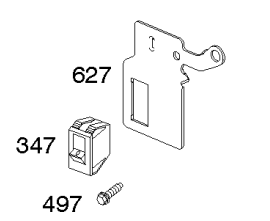

Controls, Electrical, Governor Spring

REF NO	PART NO	QTY	DESCRIPTION
843A	691895		SLEEVE, Lever -(Choke)
853A	695897		ADAPTER, Wire
892	690646		SWITCH, Key
922A	692135		SPRING, Brake
923A	796387		BRAKE -(Electric Start)
923B	796136		BRAKE -(Rewind Starter)
990	691959		SET, Key
1084	280080S		CONNECTOR, Terminal

Not For Reproduction