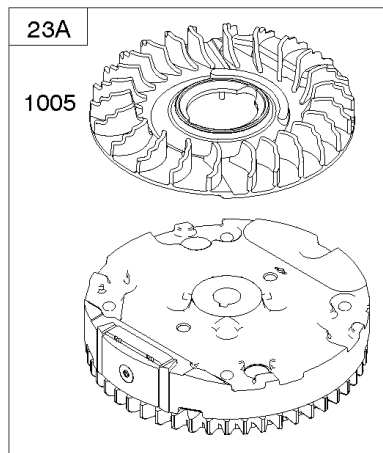

1005

23B

1005

Air Vane, Blower Housing, Electric Starter, Flywheel, Ignition & Armature, Rewind Starter

REF NO	PART NO	QTY	DESCRIPTION
1211	498144		PULLEY/SPRING ASSEMBLY -(Spring)
1386	790848		VANE, Air
1387	790849		SPRING, Air Vane
1388	790850		SCREW -(Air Vane) (Auto Choke System)