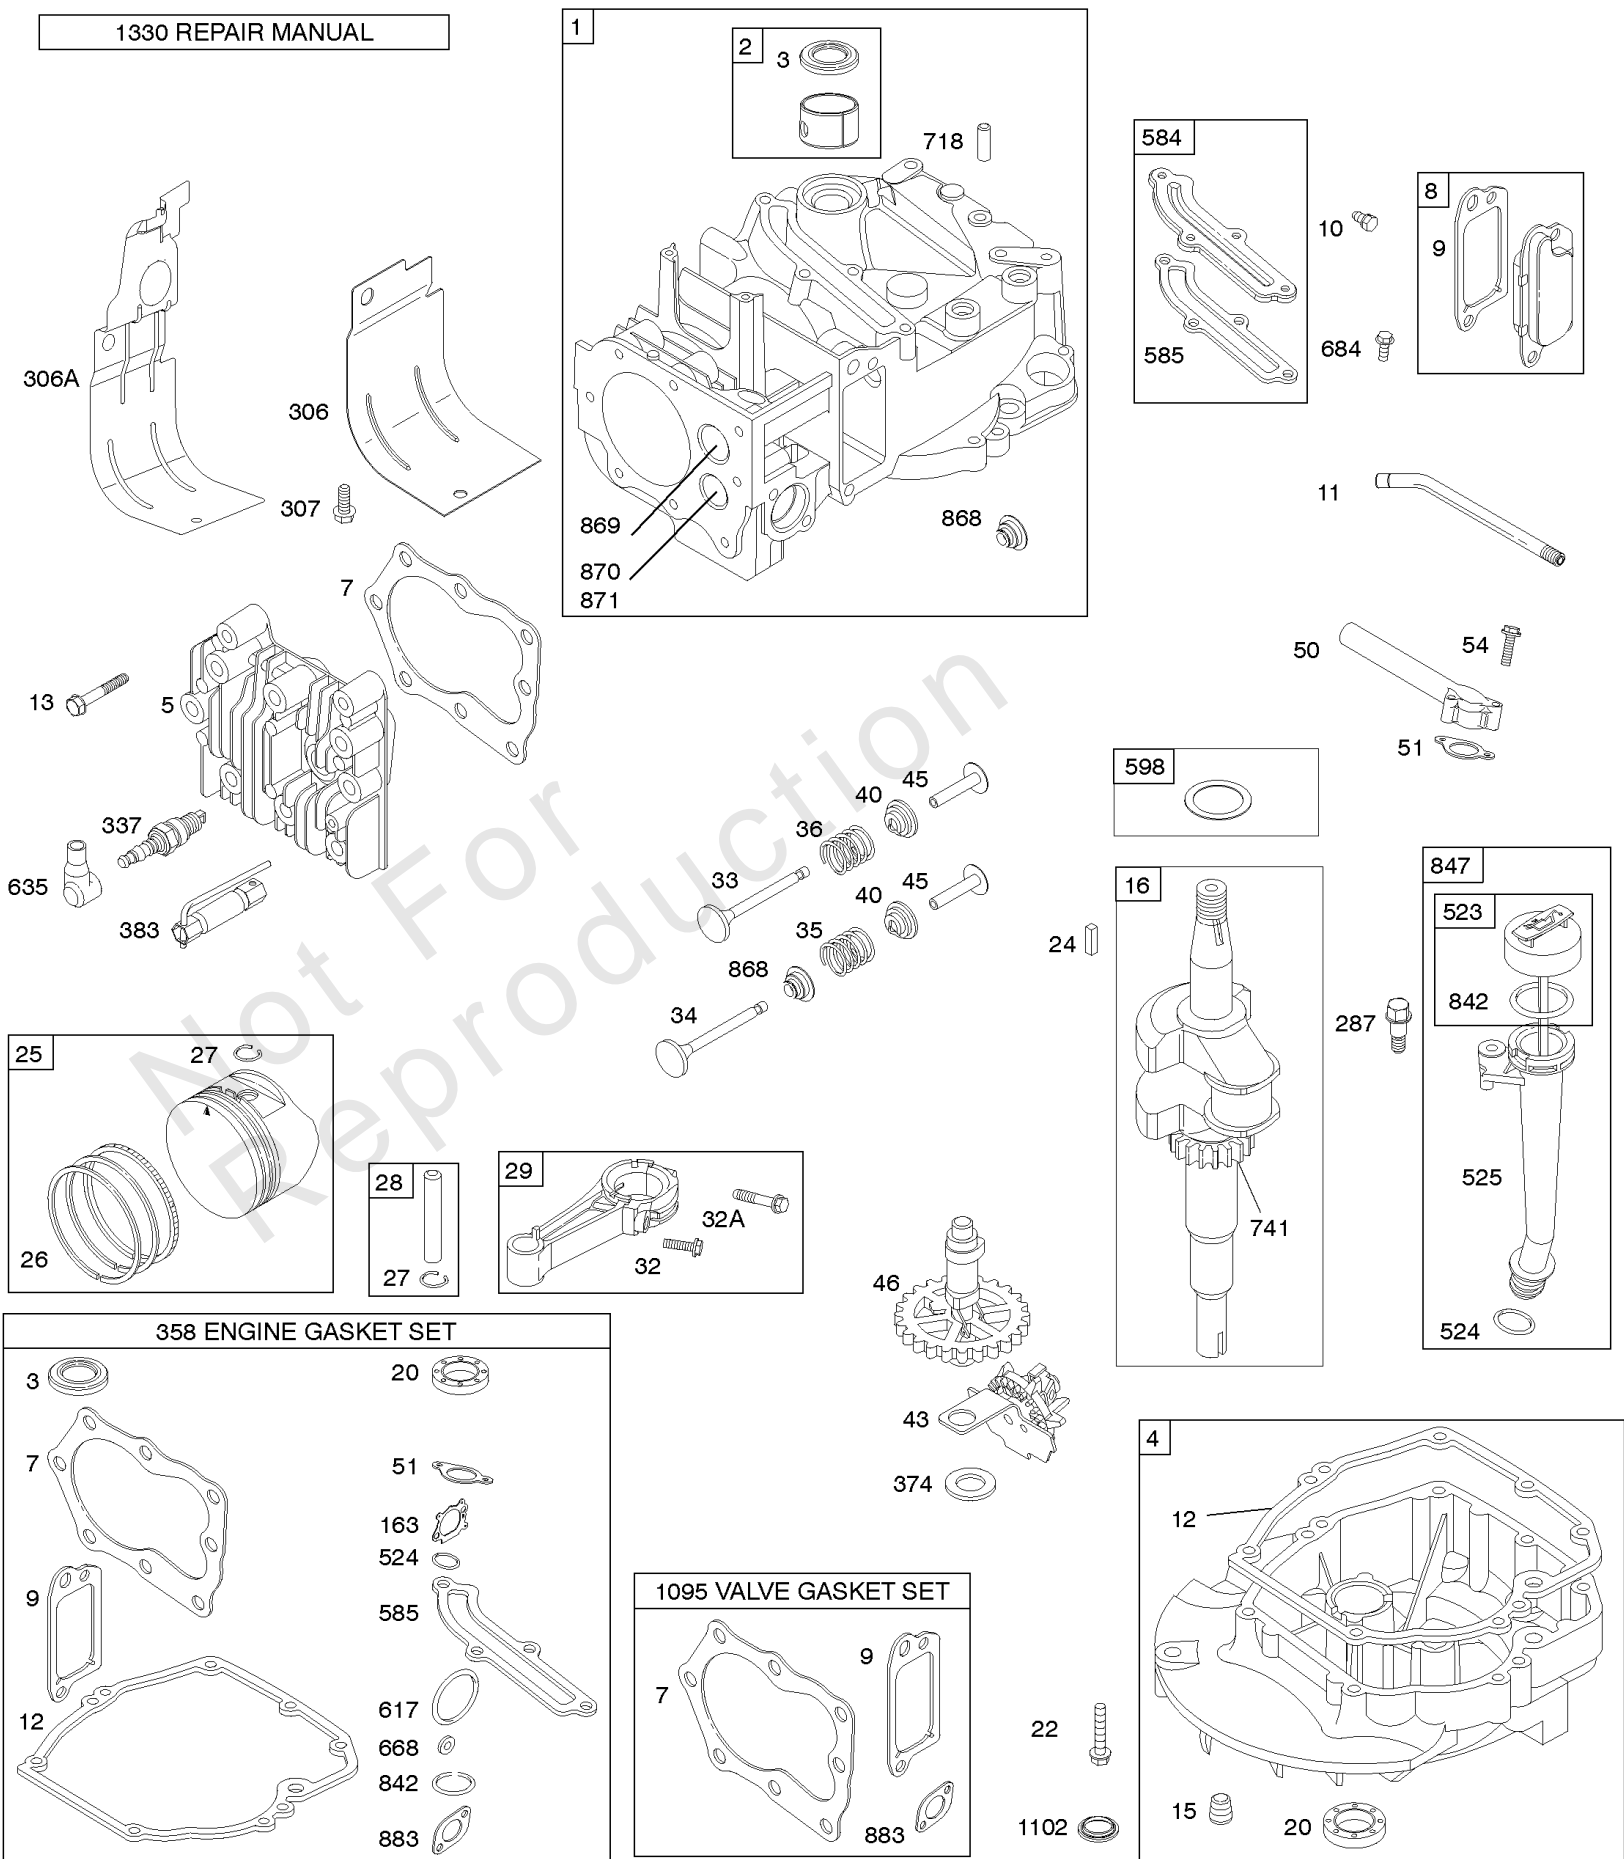

1319 WARNING LABEL

1330 REPAIR MANUAL

Camshaft, Crankshaft, Cylinder, Engine Sump, Lubrication, Piston Group, Valves

REF NO	PART NO	QTY	DESCRIPTION
306	690450		SHIELD, Cylinder
306A	790836		SHIELD, Cylinder
307	690345		SCREW -(Cylinder Shield)
337	593941		PLUG, Spark
358	590508		GASKET SET, Engine
374	691074		WASHER -(Camshaft)
383	89838S		WRENCH, Spark Plug
523	499621		DIPSTICK
524	692296		SEAL, O-Ring -(Dipstick Tube)
525	495265		TUBE, Dipstick
584	697734		COVER, Breather Passage
585	691879		GASKET, Breather Passage
598	592587		SHIM, End Play -(Crankshaft or Camshaft Bearing)
617	270344S		SEAL, O-Ring -(Intake Manifold)
635	66538S		BOOT, Spark Plug
668	493823		SPACER -(Includes 2)
684	690345		SCREW -(Breather Passage Cover)
718	690959		PIN, Locating
741	797521		GEAR, Timing -(Metal)
842	691031		SEAL, O-Ring -(Dipstick Tube)
847	692047		DIPSTICK/TUBE ASSEMBLY
868	590410		SEAL, Valve
869	691155		SEAT, Valve -(Intake)
870	690380		SEAT, Valve -(Exhaust)
871	590409		BUSHING, Valve Guide
883	691881		GASKET, Exhaust
1095	590507		GASKET SET, Valve
1102	691255		PILOT, Guide
1319	794467		LABEL, Warning
1330	270962		MANUAL, Repair