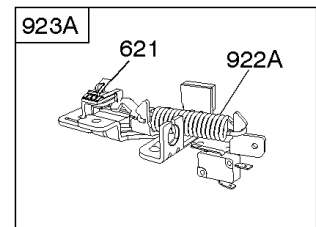

Controls, Electrical, Governor Spring

REF NO	PART NO	QTY	DESCRIPTION
188	693399		SCREW -(Control Bracket)
202	691829		LINK, Mechanical Governor
209B	699056		SPRING, Governor
217	690354		SPRING, Choke Return
222D	793754		BRACKET, Control -(Fixed Speed) -Used Before Code Date 14012700
222K	692982		BRACKET, Control -Used After Code Date 14012600
227	690783		LEVER, Governor Control
236	691826		LINK, Lockout
265	690798		CLAMP, Casing
265A	691024		CLAMP, Casing
267	691044		SCREW -(Casing Clamp)
268	691025		CASING, Control Wire -(Cut To Required Length)
269	691026		WIRE, Control -(Cut To Required Length)
270	691027		NUT -(Control Wire Casing)
271	691028		LEVER, Control
347	691396		SWITCH, Rocker
356	692390		WIRE, Stop
356A	795609		WIRE, Stop
356B	693010		WIRE, Stop
356D	496381		WIRE, Stop
404	690272		WASHER -(Governor Crank)
497	690664		SCREW -(Stopswitch Bracket)
500	691086		WASHER -(Key Switch)
505	691251		NUT -(Governor Control Lever)
562	691119		BOLT -(Governor Control Lever) (Governor Control Lever)
578	398153		WIRE ASSEMBLY
578A	695283		WIRE ASSEMBLY
615	690340		RETAINER, Governor Shaft
616	698801		CRANK, Governor
621	692310		SWITCH, Stop
627	792565		BRACKET, Stopswitch
664	691087		NUT -(Key Switch)
668	493823		SPACER -(Includes 2)
745	691648		SCREW -(Brake)
789A	696546		HARNESS, Wiring
789D	796574		HARNESS, Wiring
789E	594392		HARNESS, Wiring
789B	792685		HARNESS, Wiring
789C	796385		HARNESS, Wiring
843	691884		SLEEVE, Lever -(Control Bracket)