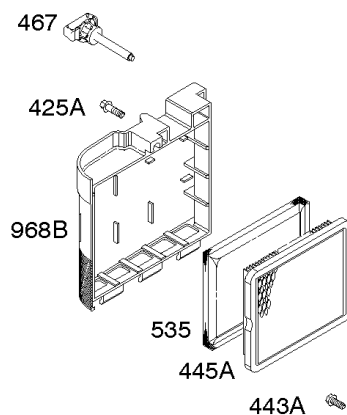

Air Cleaner, Exhaust System

REF NO	PART NO	QTY	DESCRIPTION
11B	691923		TUBE, Breather
81	691740		LOCK, Muffler Screw
163	795629		GASKET, Air Cleaner -(Air Cleaner)
291	593208		THERMOSTAT
300	593819		MUFFLER -Used After Code Date 13122200
300	692038		MUFFLER -Used Before Code Date 13122300
425A	690670		SCREW -(Air Cleaner Cover)
443A	692523		SCREW -(Air Cleaner Primer Base)
445A	491588S		FILTER, A/C Cartridge
467	790842		KNOB, Air Cleaner Cover
534A	798294		SCREW -(Air Cleaner)
535	493537S		FILTER, Air Cleaner Foam
535A	797301		FILTER, Air Cleaner Foam
613	691340		SCREW -(Muffler) (1/4-20 x 2.75 Inches Total Length, 2.25 Inch Shoulder Length)
613	790833		SCREW -(Muffler) (1/4-20 x 2.75 Inches Total Length, 2.08 Inch Shoulder Length)
676	396548		DEFLECTOR, Muffler
676A	393756		DEFLECTOR, Muffler -(Side Outlet)
676B	397931		DEFLECTOR, Muffler
676E	393760		DEFLECTOR, Muffler
676C	493871		DEFLECTOR, Muffler
676F	590745		DEFLECTOR, Muffler
677	690661		SCREW -(Muffler Deflector) (Thread Forming)
677A	593440		SCREW -(Muffler Deflector) (Self-Drilling & Tapping)
725	590459		SHIELD, Heat
725A	590460		SHIELD, Heat
832	593875		GUARD, Muffler
832E	793568		MUFFLER
836	690664		SCREW -(Muffler Guard)
836C	790745		SCREW -(Muffler Guard)
883	691881		GASKET, Exhaust
966A	593942		BASE, Air Cleaner -(Primer) -Used After Code Date 14012600
968B	692298		COVER, Air Cleaner
976	694395		PRIMER, Carburetor
994	398067		ARRESTOR, Spark
994B	792245		ARRESTOR, Spark