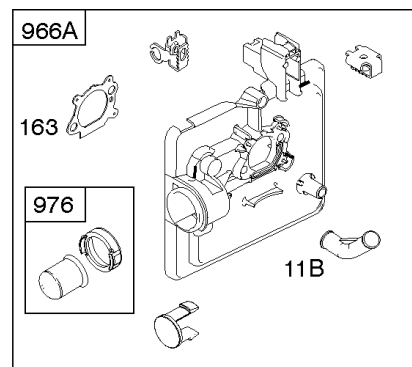

Air Cleaner, Exhaust System

REF NO	PART NO	QTY	DESCRIPTION
11B	691923		TUBE, Breather
81	691740		LOCK, Muffler Screw
163	795629		GASKET, Air Cleaner -(Air Cleaner)
291	593208		THERMOSTAT
300	593819		MUFFLER -Used After Code Date 13122200
300	692038		MUFFLER -Used Before Code Date 13122300
425A	690670		SCREW -(Air Cleaner Cover)
443A	692523		SCREW -(Air Cleaner Primer Base)
445A	491588S		FILTER, A/C Cartridge
467	790842		KNOB, Air Cleaner Cover
534A	798294		SCREW -(Air Cleaner)
535	493537S		FILTER, Air Cleaner Foam
535A	797301		FILTER, Air Cleaner Foam
613	691340		SCREW -(Muffler) (1/4-20 x 2.75 Inches Total Length, 2.25 Inch Shoulder Length)
613	790833		SCREW -(Muffler) (1/4-20 x 2.75 Inches Total Length, 2.08 Inch Shoulder Length)
676	396548		DEFLECTOR, Muffler
676A	393756		DEFLECTOR, Muffler -(Side Outlet)
676B	397931		DEFLECTOR, Muffler
676E	393760		DEFLECTOR, Muffler
676C	493871		DEFLECTOR, Muffler
676F	590745		DEFLECTOR, Muffler
677	690661		SCREW -(Muffler Deflector) (Thread Forming)
677A	593440		SCREW -(Muffler Deflector) (Self-Drilling & Tapping)
725	590459		SHIELD, Heat
725A	590460		SHIELD, Heat
832	593875		GUARD, Muffler
832E	793568		MUFFLER
836	690664		SCREW -(Muffler Guard)
836C	790745		SCREW -(Muffler Guard)
883	691881		GASKET, Exhaust
966A	593942		BASE, Air Cleaner -(Primer) -Used After Code Date 14012600
968B	692298		COVER, Air Cleaner
976	694395		PRIMER, Carburetor
994	398067		ARRESTOR, Spark
994B	792245		ARRESTOR, Spark